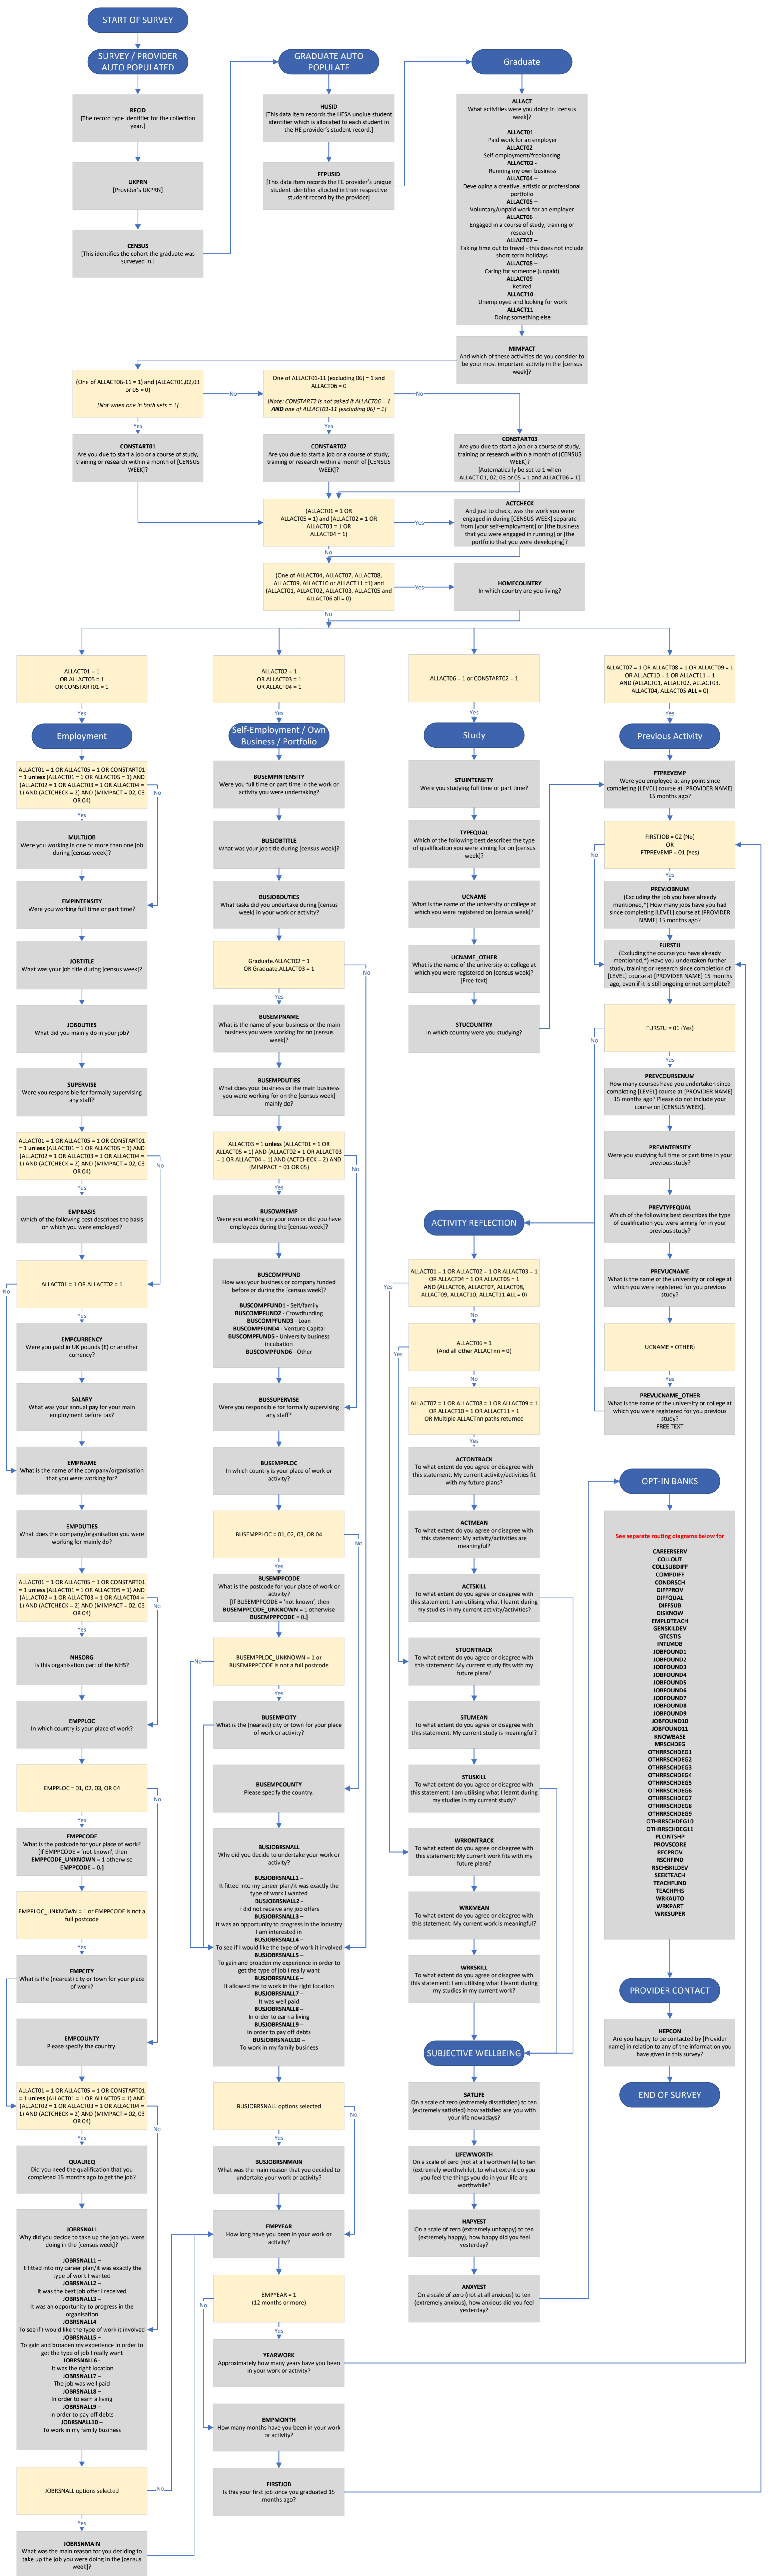

# Graduate Outcomes Survey Routing Diagram for C19071 / C19072

(Updated 16 November 2021)

## Graduate Outcomes Survey Opt-in Questions Routing Diagram