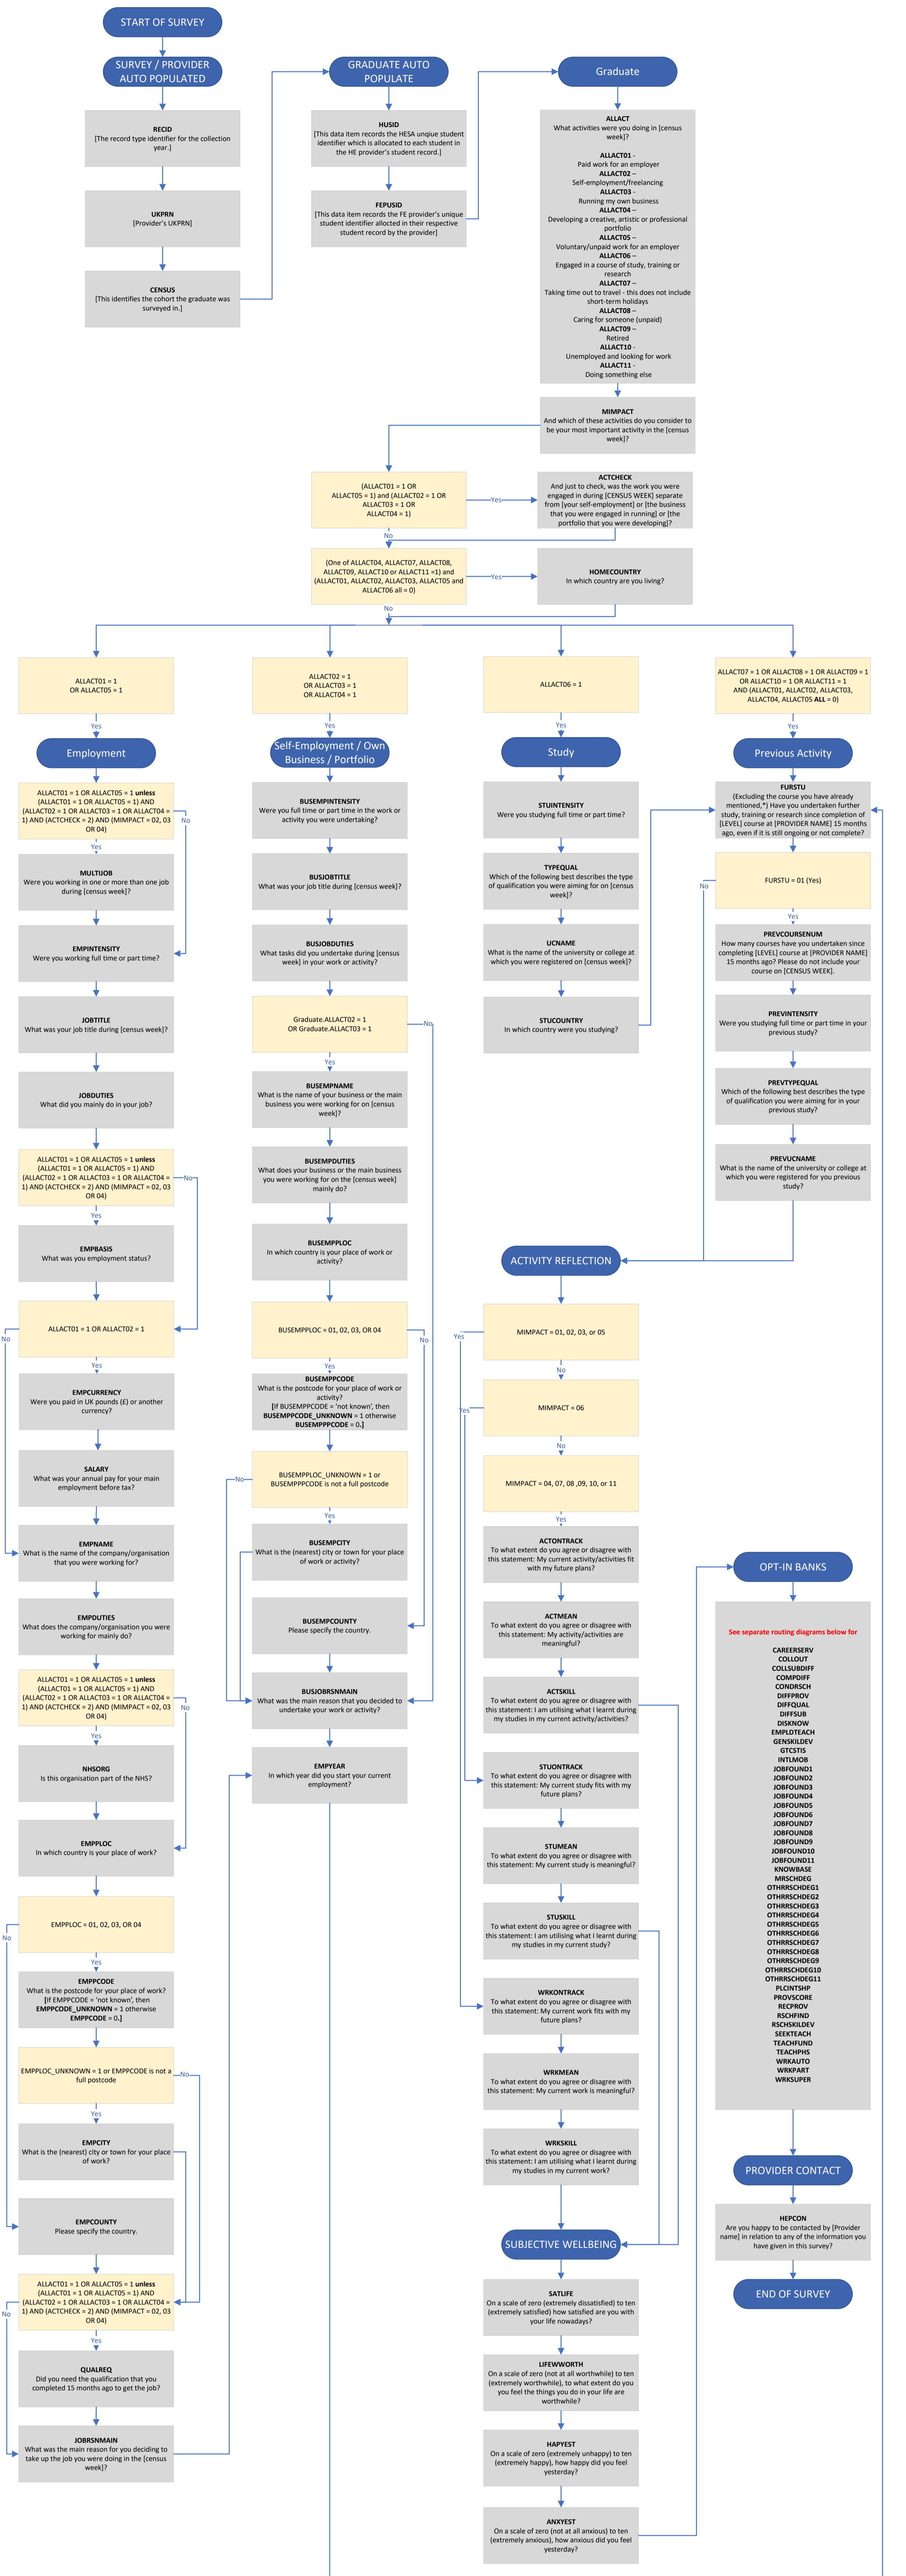

Graduate Outcomes Survey Routing Diagram for C21071 / C21072

(Updated 16 November 2021)

Graduate Outcomes Survey Opt-in Questions Routing Diagram